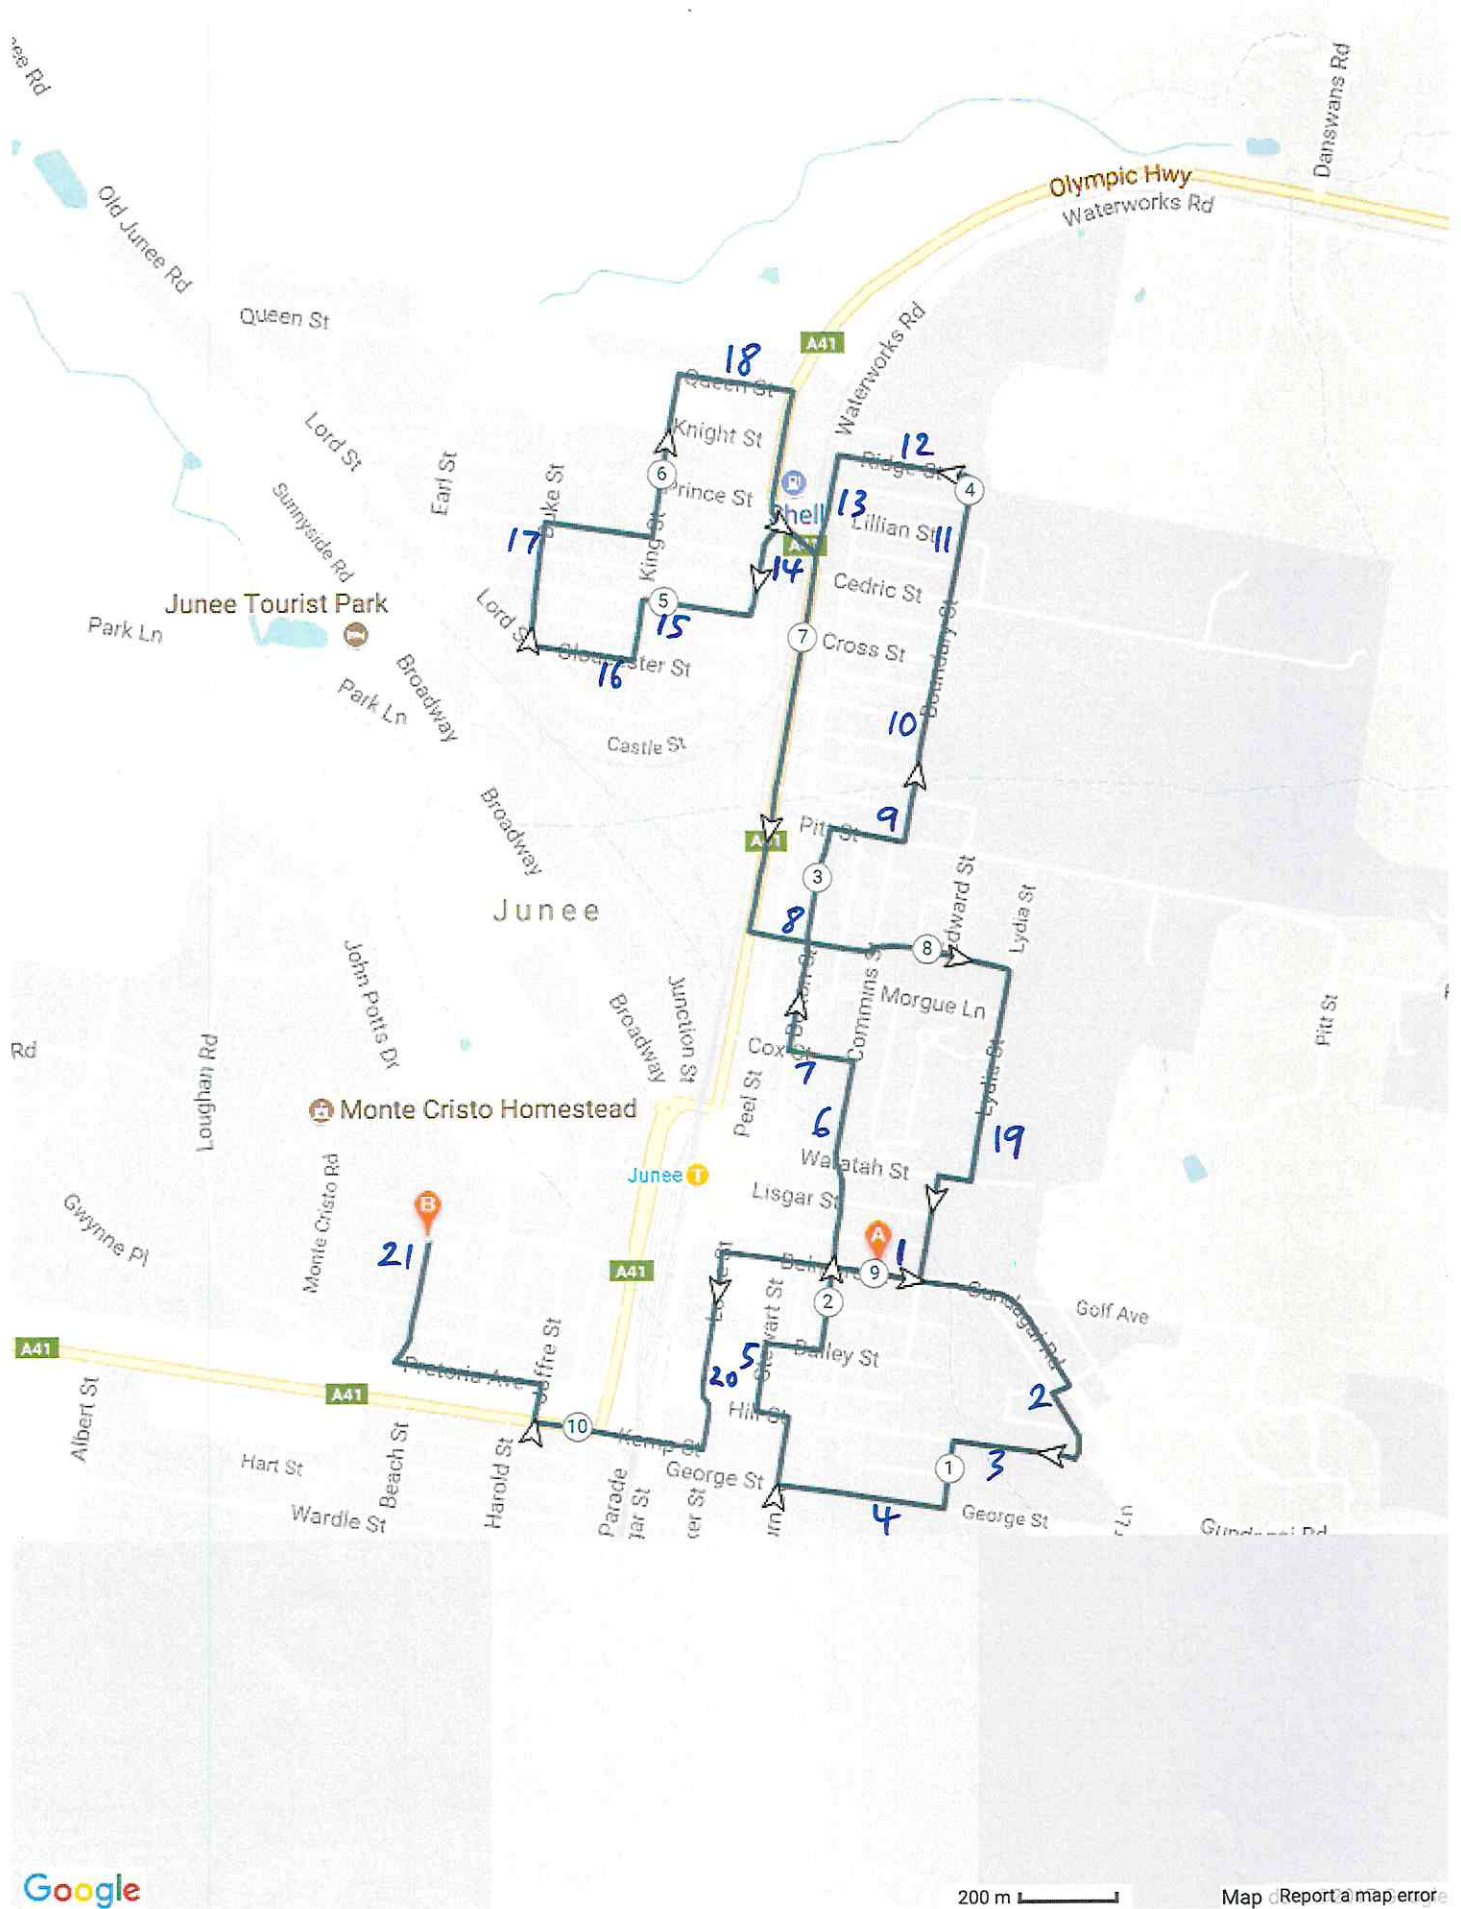

Bus 2, AM Timetable From Oct 17

1	Stop on Belmore between Denison & Dagmar In	8.20am
2	Stop Hiscock & Ball	8.21am
3	Stop Hill St before Short st	8.22am
4	Stop George top of hill	8.23am
5	Stop Junee Public School	8.25am
6	Stop Commins & Waratah	8.26am
7	Stop on cox	8.27am
8	Stop Bus Shelter Bolton & Orr st	8.29am
9	Stop Cnr Boundary & Pitt st	8.30am
10	Stop cnr Boundary & Florence st	8.31am
11	Stop Boundary & Lillian st	8.32am
12	Stop Ridge St	8.33am
13	Stop Main st	8.34am
14	Stop Bus Shelter opposite Marquis st	8.35am
15	Stop cnr Regent & King st	8.36am
16	Stop cnr Gloucester & King st	8.38am
17	Stop cnr Duke & Marquis st	8.40am
18	Stop on Queen At Junee North School	8.44am
19	Stop at Junee High School	8.49am
20	Stop at Junee Public School	8.52am
21	Stop at St Joseph's School	8.55am

Bus 2, PM

1	Stop Pickup Junee North School	3.22pm
2	Stop Prince & Illabo rd	3.23pm
3	Stop Duke & Marquis st	3.24pm
4	Stop Duke & Regent st	3.25pm
5	Stop King & Gloucester st	3.27pm
6	Stop King & Regent st	3.28pm
7	Stop Illabo rd & Marquis st	3.29pm
8	Stop Lillian & Main st	3.30pm
9	Stop Lillian & Boundary st	3.31pm
10	Stop Boundary & Cross st	3.32pm
11	Stop Boundary & Elizabeth st	3.33pm
12	Stop Boundary & Pitt st	3.33pm
13	Stop Bolton & Pitt st	3.34pm
14	Stop Bolton & Orr st	3.35pm
15	Stop Orr & Commins st	3.36pm
16	Stop Pickup Junee High School	3.38pm
17	Stop Dagmar & Lisgar st	3.39pm
18	Stop Hiscock & Ball st	3.40pm
19	Stop Top of hill, George st	3.42pm
20	Stop Harold & Thomas st	3.45pm
21	Stop Harold & Hammond St	3.46pm
22	Stop Percy & Robert st	3.47pm
23	Stop Beach & Wardle st	3.48pm
24	Stop Wardle & Clarence	3.49pm
25	Stop between Monte cristo & Kitchener st	3.52pm
26	Stop French & Anzac	3.54pm
27	Stop Junction st	3.56pm
28	Stop Bus Shelter (Caravan Park)	3.57pm
29	Stop Regent & Duke st	3.58pm
30	Stop Lillian & Mains st	4.00pm
31	Stop Boundary & Elizabeth st	4.02pm

plotaroute.com - Junee Buses: Bus 2 AM Junee Town 2 (10.733 km)